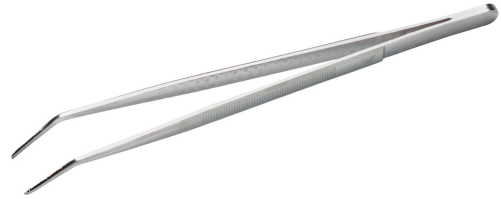

**TWEEZERS, CURVED, 120 MM****Article number: 103016**

---

Technical tweezers steel curved, pointed shape, fine teeth  
length 120 mm

Attribute	Value
Length	120
Insulated	No
Shape	gebogen
Protective insulation 1000 V	No
VDE-tested	No
Anti-magnetic	Yes
Spring arm tweezers	Yes
Tip width	1
Nickel-plated	No