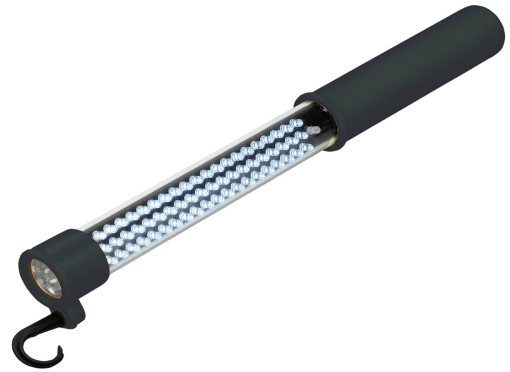

## LED WORK LIGHT

### Article number: 111522

LED work lamp Ideal for use in the home, workshop, garage, construction site, camping, boat, etc. This innovative LED work light replaces the conventional neon rod lights thanks to numerous advantages. With 60 (rod light) plus 9 (flashlight) white LEDs, the light impresses with a high yield of bright, uniform and focused light, easy operation with just one push-button switch, unrestricted freedom of movement thanks to cordless operation through integrated rechargeable battery (7.2 V NiMH), rechargeable

Attribute	Value
Protection class (IP)	IPX5
Length	410
Material	Kunststoff
Execution	sonstige
Housing color	sonstige
With illuminant	Yes
Light source	LED nicht austauschbar
Total weight	1100
Supplied with batteries	Yes
Adjustable luminous flux	nein
Battery type	Akku fest eingebaut
Rechargeable	Yes
ANSI	sonstige