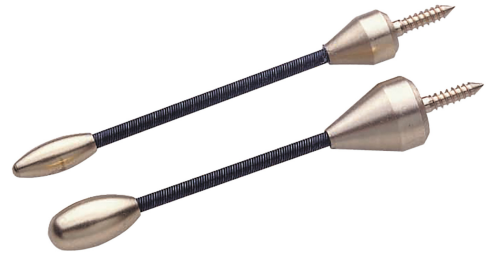

KATIMEX® CABLE PILOT SET COAX/NYM

Article number: 142188

Katimex® Cable Pilot Set, cable guide heads for direct insertion of many common cables into short lengths of empty conduit. Simply screw the cable pilot onto the cable by hand, feed the cable through, twist off the cable pilot, saves the work steps Feeding through the cable pulling system, attaching the cable to pulling eyes or cable pulling stocking, winding and unwinding the cable pulling aid, set consisting of cable pilot small (for coaxial cable, NYM 3x1.5 mm² etc.) and cable pilot large (for

Attribute	Value
Type of accessory/spare part	Führungshülse
Spare part	Yes
Accessories	Yes

GTIN: 4021103421888

CIMCO Werkzeuge GmbH & Co. KG
 Hohenhagener Straße 1 – 5
 42855 Remscheid
 Telefon +49 2191 3718-01
 info@cimco.de • cimco.de