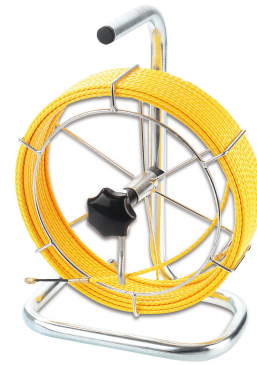

KATIMEX® KATI®-TWIST STEEL REEL, LENGTH 40 M, 5.2 Ø
Article number: 142551

Katimex®Kati® Twist steel reel, including 1 spring guide head with a Ø of 10 mm, 1 brass pulling head with eye and a Ø of 6 mm (thread M5), 2 brass starting sleeves (thread M5). Version with a Ø of 5.2 mm; length 40 m

Attribute	Value
Length	40
Material	Kunststoff
Material quality	Polyamid (PA)
Color	gelb
Shape	rund
Threaded connection	Yes
Head shape	sonstige
Twisted	Yes
Diameter of cable guide head	10
Field of application	Installationsrohr
Width/diameter of the pull-in wire	5,2
Material thickness of the pull-in wire	5,2
Carrying method	Drahthaspel
Breaking load	407