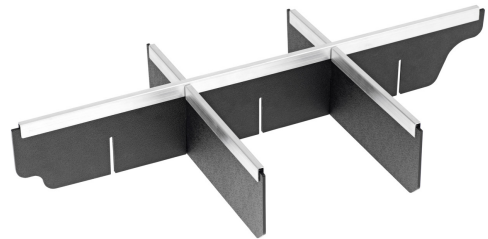

BOTTOM DIVIDERS FOR GIGANT TOOL CASE TROLLEY COMPACT

Article number: 179909

Bottom divider bars for GIGANT Tool Case Trolley Compact; the divider bars are an optimal subdivision within the bottom tray.
Suitable for CIMCO item no. 170098

Attribute	Value
Material	Kunststoff
Color	schwarz
Width	250
Height	50
Material thickness	2
Depth	300
Screw fastening	No
Type of accessory/spare part	Unterteilung (Kunststoff)
Spare part	Yes
Accessories	Yes
Plug-in mounting	Yes