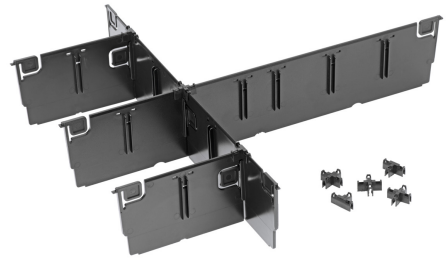

**BOTTOM DIVIDERS FOR GIGANT-S TOOL CASE****Article number: 179991**

Bottom divider bars for Gigant-S tool case, an optimal subdivision within the bottom tray. Suitable for 17 0092.

Attribute	Value
Material	Kunststoff
Color	schwarz
Width	520
Height	50
Material thickness	2
Depth	650
Screw fastening	No
Type of accessory/spare part	Unterteilung (Kunststoff)
Spare part	Yes
Accessories	Yes
Plug-in mounting	Yes