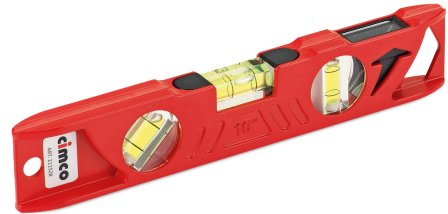

PROFESSIONAL SPIRIT LEVEL, PLUMB SITE DUAL VIEW
Article number: 211528

Professional cast aluminum panel level, heavy-duty construction, with Plumb Site® Dual-View level, three fixed acrylic vials, with two magnets. Accuracy: 0.5 mm/m. Design: 250 mm, size: 19x45 mm

Attribute	Value
Relative measurement accuracy	0,5
Length	250
Material	Aluminium
Width	20
Diameter	45
Magnetic	Yes
Electronic	No
With laser	No
Number of dragonflies	3
Adjustable	No
Milled measuring surface	Yes