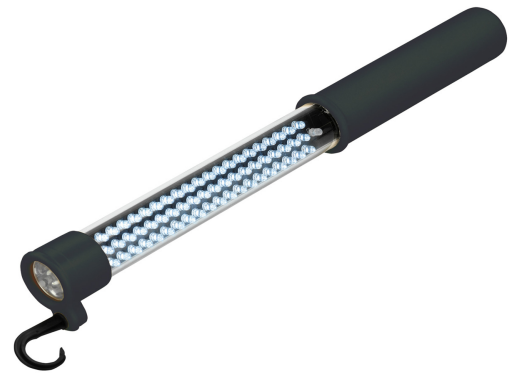

LED WORK LIGHT

Article number: 111522

LED work lamp Ideal for use in the home, workshop, garage, construction site, camping, boat, etc. This innovative LED work light replaces the conventional neon rod lights thanks to numerous advantages. With 60 (rod light) plus 9 (flashlight) white LEDs, the light impresses with a high yield of bright, uniform and focused light, easy operation with just one push-button switch, unrestricted freedom of movement thanks to cordless operation through integrated rechargeable battery (7.2 V NiMH), rechargeable via 230 volt/50 Hz charger and 12 volt cigarette lighter (charging time approx. 1.5 hours), very low power consumption for long light duration (approx. 5 to 8 hours per mode), shockproof, oil-, splash- and dust-proof housing (IP 54) made of polycarbonate with a non-slip rubber handle, handy and lightweight: length 410 mm, Ø 41 mm, weight 470 g.

Length (mm)	250 mm
Width (mm)	63 mm
Height (mm)	565 mm
Weight (kg)	1,1 kg

Attribute	Value
Protection class (IP)	IPX5
Length	410 mm
Material	Kunststoff
Execution	sonstige
Housing color	sonstige
With illuminant	Yes
Light source	LED nicht austauschbar
Total weight	1100 g
Supplied with batteries	Yes
Adjustable luminous flux	nein
Battery type	Akku fest eingebaut
Rechargeable	Yes
ANSI	sonstige