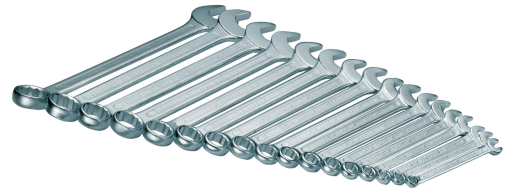

**COMBINATION WRENCH SET 17-PIECE****Article number: 112500**

Combination wrench set 17 pieces according to DIN 3113A and ISO 3318, made of chrome vanadium steel, bright chrome plated, SW6-SW22, in 1 mm increments

Length (mm)	275 mm
Width (mm)	70 mm
Height (mm)	50 mm
Weight (kg)	1,658 kg

Attribute	Value
Surface protection	verchromt
Total number of tools	17
Packaging	sonstige
Width across flats	6 mm - 22 mm
Number of combination wrenches	17