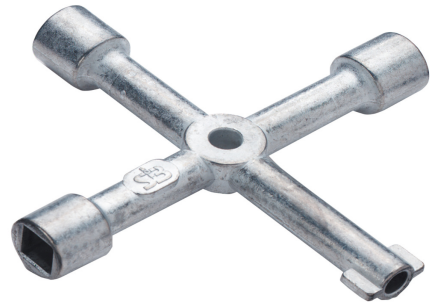

POLE KEY CRESCENT**Article number: 112882**

Pole key, universal locking assortment made of die-cast zinc (GD-Zn) with crescent, size 90x90x14 mm

Length (mm) 90 mm
Width (mm) 9 mm
Height (mm) 90 mm
Weight (kg) 0,08 kg

Attribute	Value
Material	Stahl
Insulated	No

GTIN: 4021103128824

CIMCO Werkzeuge GmbH & Co. KG
Hohenagener Straße 1 – 5
42855 Remscheid
Telefon +49 2191 3718-01
info@cimco.de • cimco.de