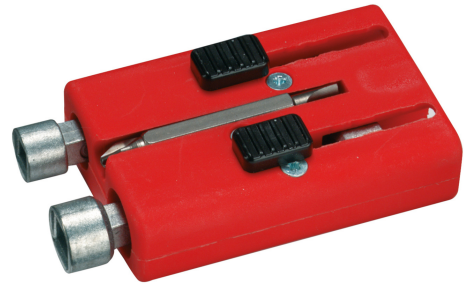

ENCLOSURE KEY BOX

Article number: 112898

Control cabinet key box, patented, universal locking assortment with bit receptacle and reversible bit, in a sturdy plastic sliding box, triangular suitable for elevator unlocking. With adapter for 1/4", for slotted screws 1,0x7 mm, Phillips screws PH2, inner square 5, 7, 8 mm, inner triangular 9 mm. Size: 68x46x22 mm

Length (mm)	60 mm
Width (mm)	23 mm
Height (mm)	108 mm
Weight (kg)	0,104 kg

Attribute	Value
Material	Stahl
Execution	sonstige
Width across flats	7 mm

GTIN: 4021103128985

CIMCO Werkzeuge GmbH & Co. KG
 Hohenhagener Straße 1 – 5
 42855 Remscheid
 Telefon +49 2191 3718-01
 info@cimco.de • cimco.de