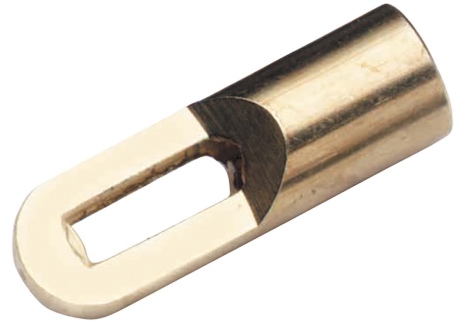

**KATIMEX® DRAWBAR EYE FOR STARTER SLEEVE, BRASS, M 5****Article number: 142144**

Katimex® towing eye for initial sleeve made of brass, with internal thread M5, suitable for all lengths as well as also Kabelmax® devices

Length (mm)	18 mm
Width (mm)	6 mm
Height (mm)	6 mm
Weight (kg)	0,002 kg

Attribute	Value
Type of accessory/spare part	sonstige
Spare part	Yes
Accessories	Yes

GTIN: 4021103421444

CIMCO Werkzeuge GmbH & Co. KG  
Hohenagener Straße 1 – 5  
42855 Remscheid  
Telefon +49 2191 3718-01  
info@cimco.de • cimco.de