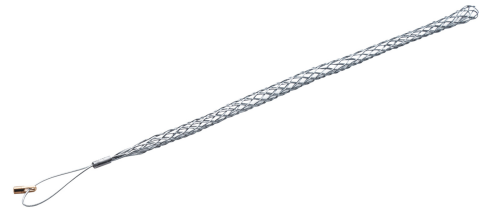

**KATIMEX® CABLE PULLING SLEEVE FOR KATI®BLITZ AND KABELMAX® DEVICES, 6 - 9 MM CABLE Ø, M 5**
**Article number: 142498**

Katimex® cable pulling sleeves made of galvanized steel wire for domestic installation, with pulling eye braided into the loop, internal thread M 5, suitable for all Kati®Blitz and Kabelmax® devices. For cables with a Ø of 4-6 mm.

Length (mm)	260 mm
Width (mm)	15 mm
Height (mm)	5 mm
Weight (kg)	0,006 kg

Attribute	Value
Material	Stahl
Head shape	sonstige
Breaking load	- kN
Head version	offen
Free-rotating head	No
Suitable for cable diameter	6 mm - 9 mm
Max. Tractive force	2 kN