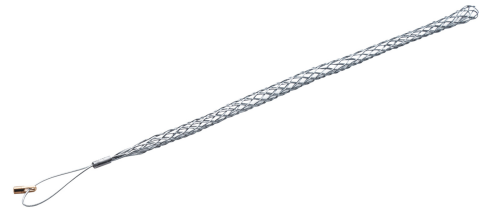

KATIMEX® CABLE PULLING SLEEVE FOR KATI®BLITZ AND KABELMAX® DEVICES, 4 - 6 MM CABLE Ø, M 5
Article number: 142500

Katimex® cable pulling sleeves made of galvanized steel wire for domestic installation, with pulling eye braided into the loop, internal thread M 5, suitable for all Kati®Blitz and Kabelmax® devices. For cables with a Ø of 4-6 mm.

Length (mm)	215 mm
Width (mm)	20 mm
Height (mm)	5 mm
Weight (kg)	0,006 kg

Attribute	Value
Material	Stahl
Head shape	sonstige
Breaking load	- kN
Head version	offen
Free-rotating head	No
Suitable for cable diameter	4 mm - 6 mm
Max. Tractive force	2 kN