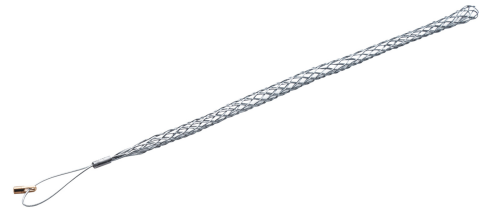

KATIMEX® CABLE PULLING SLEEVE FOR KATI®BLITZ AND KABELMAX® DEVICES, 9 - 12 MM CABLE Ø, M 5
Article number: 142501

Katimex® cable pulling sleeves made of galvanized steel wire for domestic installation, with pulling eye braided into the loop, internal thread M 5, suitable for all Kati®Blitz and Kabelmax® devices. For cables with a Ø of 9-12 mm.

Length (mm)	345 mm
Width (mm)	25 mm
Height (mm)	8 mm
Weight (kg)	0,013 kg

Attribute	Value
Material	Stahl
Head shape	sonstige
Breaking load	- kN
Head version	offen
Free-rotating head	No
Suitable for cable diameter	9 mm - 12 mm
Max. Tractive force	2 kN