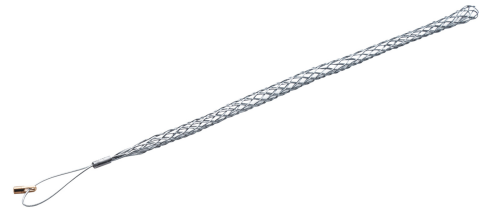

KATIMEX® CABLE PULLING SLEEVE FOR KATI®BLITZ AND KABELMAX® DEVICES, 12 - 15 MM CABLE Ø, M 5
Article number: 142502

Katimex® cable pulling sleeves made of galvanized steel wire for domestic installation, with pulling eye braided into the loop, internal thread M 5, suitable for all Kati®Blitz and Kabelmax® devices. For cables with a Ø of 12-15 mm.

Length (mm)	420 mm
Width (mm)	25 mm
Height (mm)	11 mm
Weight (kg)	0,014 kg

Attribute	Value
Material	Stahl
Head shape	sonstige
Breaking load	- kN
Head version	offen
Free-rotating head	No
Suitable for cable diameter	12 mm - 15 mm
Max. Tractive force	2 kN