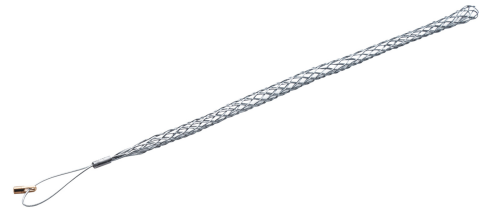

**KATIMEX® CABLE PULLING SLEEVE FOR KATI®BLITZ AND KABELMAX® DEVICES, 25 - 31 MM CABLE Ø, M 5**
**Article number: 142505**

Katimex® cable pulling sleeves made of galvanized steel wire for domestic installation, with pulling eye braided into the loop, internal thread M 5, suitable for all Kati®Blitz and Kabelmax® devices. For cables with a Ø of 25-31 mm.

Length (mm)	510 mm
Width (mm)	20 mm
Height (mm)	21 mm
Weight (kg)	0,067 kg

Attribute	Value
Material	Stahl
Head shape	sonstige
Breaking load	- kN
Head version	offen
Free-rotating head	No
Suitable for cable diameter	25 mm - 31 mm
Max. Tractive force	18.5 kN