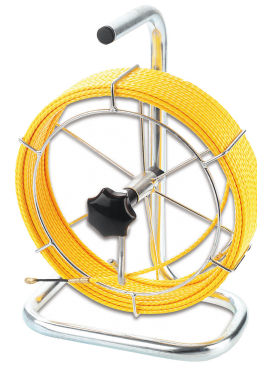

KATIMEX® KATI®-TWIST STEEL REEL, LENGTH 40 M, 5.2 Ø
Article number: 142551

Katimex®Kati® Twist steel reel, including 1 spring guide head with a Ø of 10 mm, 1 brass pulling head with eye and a Ø of 6 mm (thread M5), 2 brass starting sleeves (thread M5). Version with a Ø of 5.2 mm; length 40 m

Length (mm)	300 mm
Width (mm)	170 mm
Height (mm)	400 mm
Weight (kg)	2,5 kg

Attribute	Value
Length	40 m
Material	Kunststoff
Material quality	Polyamid (PA)
Color	gelb
Shape	rund
Threaded connection	Yes
Head shape	sonstige
Twisted	Yes
Diameter of cable guide head	10 mm
Field of application	Installationsrohr
Width/diameter of the pull-in wire	5.2 mm
Material thickness of the pull-in wire	5.2 mm
Carrying method	Drahthaspel
Drum/ring diameter	- mm
Breaking load	407 kg