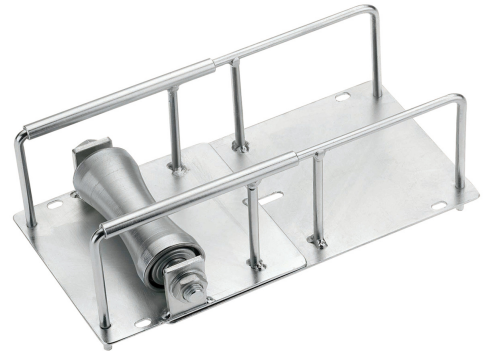

TAXIMAX, ADJUSTABLE FOR DIFFERENT RUNG AND GRID SPACINGS

Article number: 142760

Cable laying aids for route beginnings and straight routes Taximax. Prevents damage to cables in sharp-edged route beginnings. Can also be used in case of overcrowding of cable trays. No additional fitter is required even for longer routes! Galvanized metal design with aluminum roller with ball bearings on both sides. With lateral slotted holes for cable tie fastening to the cable trays (if already occupied with cables). Max. cable-Ø 70 mm; adjustable for different distances between rungs and grids.

Length (mm)	250 mm
Width (mm)	145 mm
Height (mm)	110 mm
Weight (kg)	1,515 kg

Attribute	Value
Material	sonstige
Type of accessory/spare part	sonstige
Spare part	No
Accessories	Yes
Locking device	No
Pivotable	No