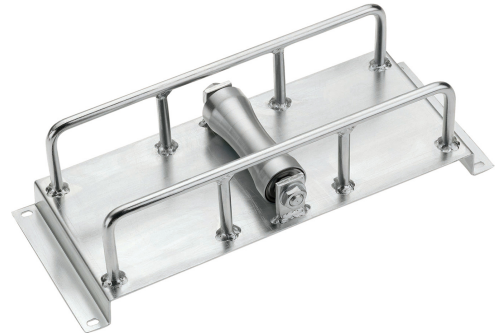

TAXIMAX WITH BEVELED EDGE

Article number: 142762

Cable laying aids for route beginnings and straight routes Taximax. Prevents damage to cables in sharp-edged route beginnings. Can also be used in case of overcrowding of cable trays. No additional fitter is required even for longer routes! Galvanized metal design with aluminum roller with ball bearings on both sides. With lateral slotted holes for cable tie fastening to the cable trays (if already occupied with cables). Max. Cable-Ø 70 mm; with cut-off plate.

Length (mm)	375 mm
Width (mm)	150 mm
Height (mm)	110 mm
Weight (kg)	2,27 kg

Attribute	Value
Material	sonstige
Type of accessory/spare part	sonstige
Spare part	No
Accessories	Yes
Locking device	No
Pivotable	No