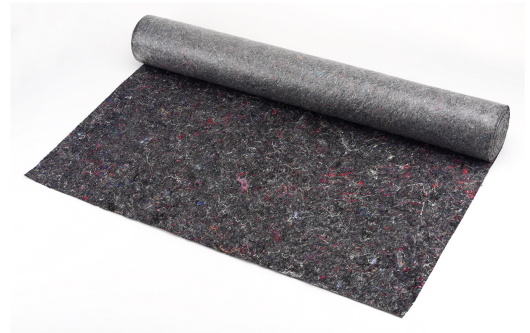

## COVERING FLEECE STANDARD, 1 ROLL

### Article number: 145010

Covering fleece standard absorbent cotton 180 g/m<sup>2</sup>, 1 m x 25 m, fleece coated with PE anti-slip membrane to protect delicate surfaces and smooth floors, easy to cut and easy to install, reusable. 1 roll

Length (mm)	1010 mm
Width (mm)	190 mm
Height (mm)	190 mm
Weight (kg)	4,33 kg

Attribute	Value
Length	25 m
Material	sonstige
Color	grau
Width	1 m
Reinforced edges all round	No
With fastening eyelets	No
Material thickness	2 mm
Specific weight	- g/m <sup>2</sup>