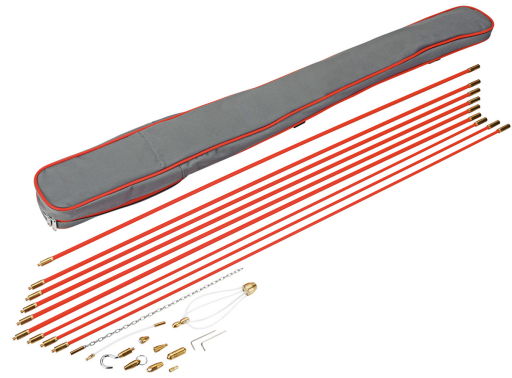

KATIMEX® FIBERGLASS PUSH ROD SET, 21 PIECES

Article number: 146270

Katimex® fiberglass push rod assortment; the perfect solution for laying cables in false ceilings or confined spaces. Each with an M5 female or male threaded sleeve at the end of the push rod for any extension. Includes LED light attachment for sufficient light and a sliding attachment for obstacles. Supplied in a practical bag with attachment option (e.g. to ladders). Also without existing cable ducts, empty tubes or other cable guides. 21 pieces; contents: 3 push rods with a \varnothing of 6 mm, length 1 m, 7 push rods with a \varnothing of 8 mm, length 1 m, 1 sliding attachment, 1 LED lamp 3 push rods diameter 6 mm length 1 m, 3 push rods diameter 8 mm length 1 m, 1 sliding attachment, 1 LED lamp, 1 guide head with ring, 1 hook, 1 guide head, 1 chain, 1 pulling head, 1 magnet, 1 flex rod 15cm, 1 adapter from M6 to M5, 1 accessory bag.

Length (mm)	1100 mm
Width (mm)	130 mm
Height (mm)	90 mm
Weight (kg)	2 kg

Attribute	Value
Type of accessory/spare part	sonstige
Spare part	Yes
Accessories	Yes

GTIN: 4021103462706

CIMCO Werkzeuge GmbH & Co. KG
 Hohenhagener Straße 1 – 5
 42855 Remscheid
 Telefon +49 2191 3718-01
 info@cimco.de • cimco.de