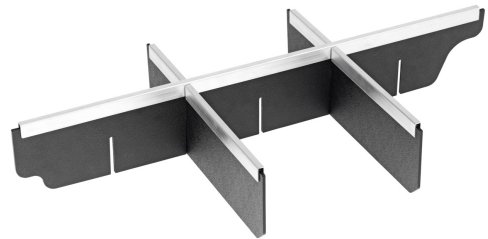

## BOTTOM DIVIDERS FOR GIGANT TOOL CASE TROLLEY COMPACT

**Article number: 179909**

Bottom divider bars for GIGANT Tool Case Trolley Compact; the divider bars are an optimal subdivision within the bottom tray.

Suitable for CIMCO item no. 170098

Length (mm)	300 mm
Width (mm)	250 mm
Height (mm)	50 mm
Weight (kg)	0,075 kg

Attribute	Value
Material	Kunststoff
Color	schwarz
Width	250 mm
Height	50 mm
Diameter	- mm
Material thickness	2 mm
Depth	300 mm
Screw fastening	No
Type of accessory/spare part	Unterteilung (Kunststoff)
Spare part	Yes
Accessories	Yes
Plug-in mounting	Yes