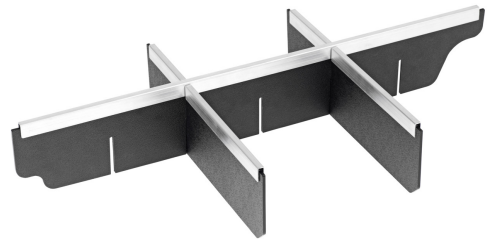

BOTTOM DIVIDERS FOR GIGANT TOOL CASE TROLLEY COMPACT
Article number: 179909

Bottom divider bars for GIGANT Tool Case Trolley Compact; the divider bars are an optimal subdivision within the bottom tray.

Suitable for CIMCO item no. 170098

Length (mm)	300 mm
Width (mm)	250 mm
Height (mm)	50 mm
Weight (kg)	0,075 kg

Attribute	Value
Material	Kunststoff
Color	schwarz
Width	250 mm
Height	50 mm
Diameter	- mm
Material thickness	2 mm
Depth	300 mm
Screw fastening	No
Type of accessory/spare part	Unterteilung (Kunststoff)
Spare part	Yes
Accessories	Yes
Plug-in mounting	Yes