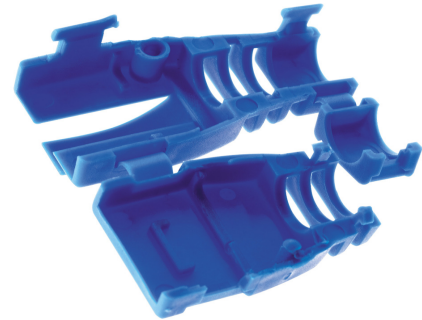

**BEND PROTECTION SLEEVE FOR MODULAR PLUG, BLACK, RAL 9011, 25 PIECES****Article number: 183020**

---

Bend protection sleeves for modular plugs, foldable and re-openable for anytime, also later application and removal at the plug, for shielded and unshielded modular plugs RJ45, for round cables up to 6 mm Ø. Finish: Color: black; Packs of: 25

Length (mm)	175 mm
Width (mm)	120 mm
Height (mm)	40 mm
Weight (kg)	0,00047 kg

Attribute	Value
Suitable for	Rundkabel
Material	Kunststoff
Color	schwarz
Halogen-free	Yes
Cable diameter	1 mm - 6 mm
Plug connector	RJ-Typen
Min. inner diameter	- mm