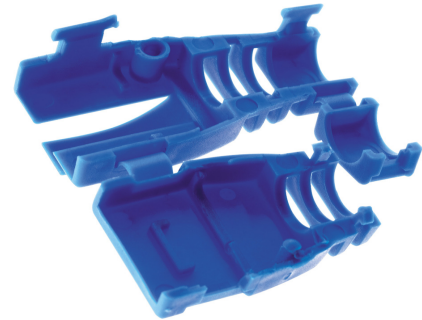

**BEND PROTECTION SLEEVE FOR MODULAR PLUGS, RED, 25 PIECES****Article number: 183022**

---

Bend protection sleeves for modular plugs, foldable and re-openable for application and removal at any time, also at a later date, for shielded and unshielded modular plugs RJ45, for round cables up to 6 mm Ø. Finish: Color: red; Packs of: 25

Length (mm) 175 mm  
Width (mm) 120 mm  
Height (mm) 40 mm  
Weight (kg) 0,00046 kg

Attribute	Value
Suitable for	Rundkabel
Material	Kunststoff
Color	rot
Halogen-free	Yes
Cable diameter	1 mm - 6 mm
Plug connector	RJ-Typen
Min. inner diameter	- mm