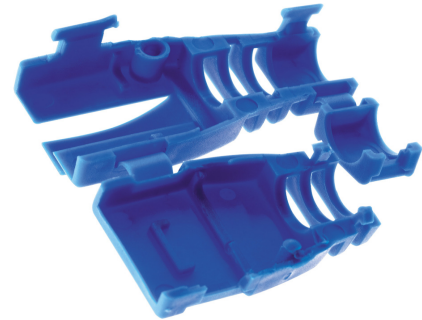

BEND PROTECTION SLEEVE FOR MODULAR PLUGS, WHITE, 25 PIECES**Article number: 183024**

Bend protection sleeves for modular plugs, foldable and re-openable for anytime, also later application and removal at the plug, for shielded and unshielded modular plugs RJ45, for round cables up to 6 mm Ø. Finish: Color: white; Packs of: 25

Length (mm)	175 mm
Width (mm)	120 mm
Height (mm)	40 mm
Weight (kg)	0,00048 kg

Attribute	Value
Suitable for	Rundkabel
Material	Kunststoff
Color	weiß
Halogen-free	Yes
Cable diameter	1 mm - 6 mm
Plug connector	RJ-Typen
Min. inner diameter	- mm