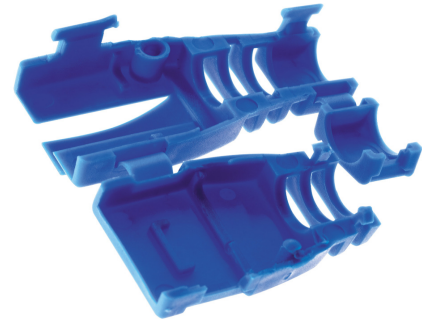

BEND PROTECTION SLEEVE FOR MODULAR PLUGS, BLUE, 25 PIECES
Article number: 183026

Bend protection sleeves for modular plugs, foldable and re-openable for application and removal at the plug at any time, also subsequently, for shielded and unshielded modular plugs RJ45, for round cables up to 6 mm Ø. Finish: Color: blue; Packs of: 25

| | |
|-------------|------------|
| Length (mm) | 175 mm |
| Width (mm) | 120 mm |
| Height (mm) | 40 mm |
| Weight (kg) | 0,00047 kg |

| Attribute | Value |
|---------------------|-------------|
| Suitable for | Rundkabel |
| Material | Kunststoff |
| Color | blau |
| Halogen-free | Yes |
| Cable diameter | 1 mm - 6 mm |
| Plug connector | RJ-Typen |
| Min. inner diameter | - mm |