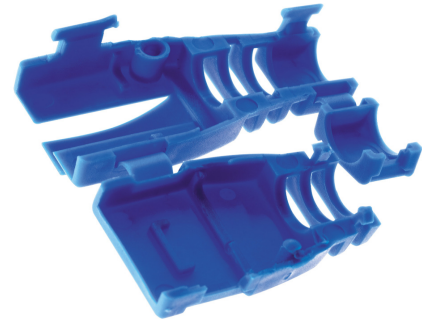

BEND PROTECTION SLEEVE FOR MODULAR PLUGS, YELLOW, 25 PIECES**Article number: 183028**

Bend protection sleeves for modular plugs, foldable and re-openable for anytime, also later application and removal at the plug, for shielded and unshielded modular plugs RJ45, for round cables up to 6 mm Ø. Finish: Color: yellow; Packs of: 25

Length (mm)	175 mm
Width (mm)	120 mm
Height (mm)	40 mm
Weight (kg)	0,00047 kg

Attribute	Value
Suitable for	Rundkabel
Material	Kunststoff
Color	gelb
Halogen-free	Yes
Cable diameter	1 mm - 6 mm
Plug connector	RJ-Typen
Min. inner diameter	- mm