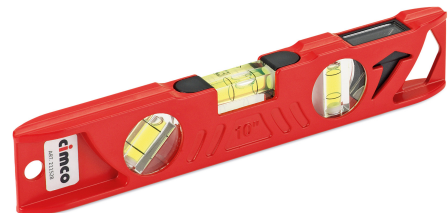

PROFESSIONAL SPIRIT LEVEL, PLUMB SITE DUAL VIEW
Article number: 211528

Professional cast aluminum panel level, heavy-duty construction, with Plumb Site® Dual-View level, three fixed acrylic vials, with two magnets. Accuracy: 0.5 mm/m. Design: 250 mm, size: 19x45 mm

Length (mm)	250 mm
Width (mm)	46 mm
Height (mm)	20 mm
Weight (kg)	0,3 kg

Attribute	Value
Relative measurement accuracy	0.5 mm/m
Length	250 mm
Material	Aluminium
Width	20 mm
Diameter	45 mm
Magnetic	Yes
Electronic	No
With laser	No
Number of dragonflies	3
Adjustable	No
Milled measuring surface	Yes